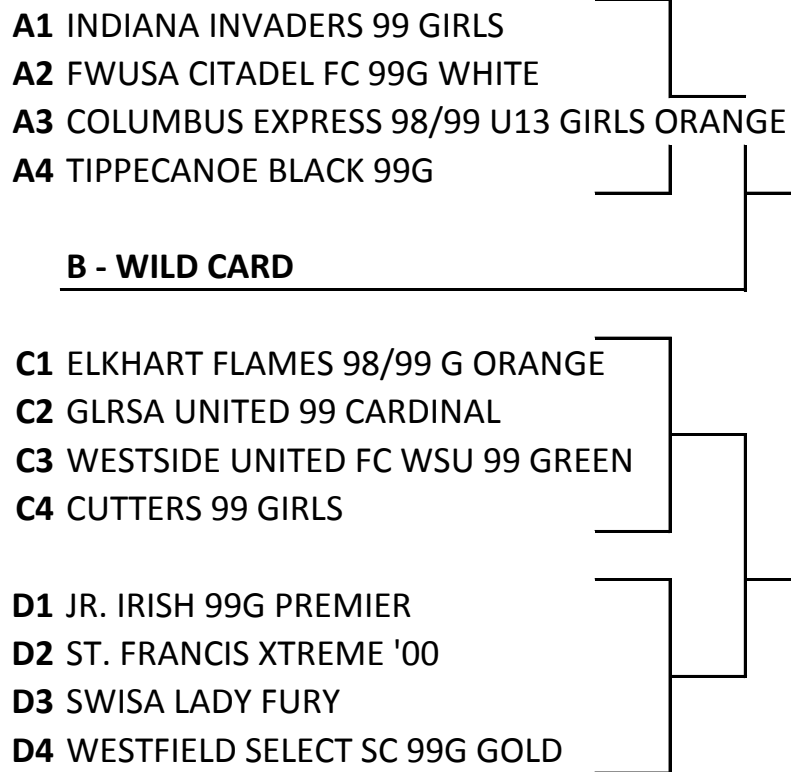

INDIANA SOCCER

2012 PRESIDENTS CUP DRAW - U13-U17

- P
- P U13 Girls
- P U13 Girls
- P U13 Girls
- P U13 Girls
- P U13 Girls
- P U13 Girls
- P U13 Girls
- P U13 Girls
- P U13 Girls
- P U13 Girls
- P U13 Girls

All Preliminary games for U13 & U14 Presidents Cup teams will be played during the May 18-20 Preliminary Round Games weekend.
No Self Scheduling for these age groups.