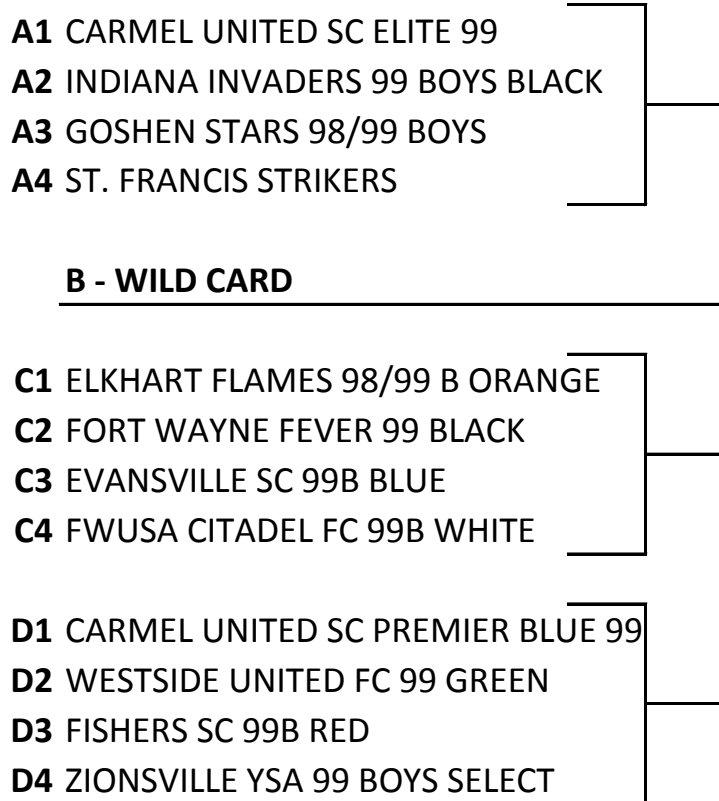

INDIANA SOCCER

2012 STATE CUP DRAW

- S
- S U13 Boys
- S U13 Boys
- S U13 Boys
- S U13 Boys
- S U13 Boys
- S U13 Boys
- S U13 Boys
- S U13 Boys
- S U13 Boys
- S U13 Boys
- S U13 Boys

U13 Boys State
A1 vs A4 at Carmel
A2 vs A3 at Invaders
C1 vs C3 in Indianapolis
C2 vs C4 at FW Fever
D1 vs D3 at Carmel
D2 vs D4 at Westside