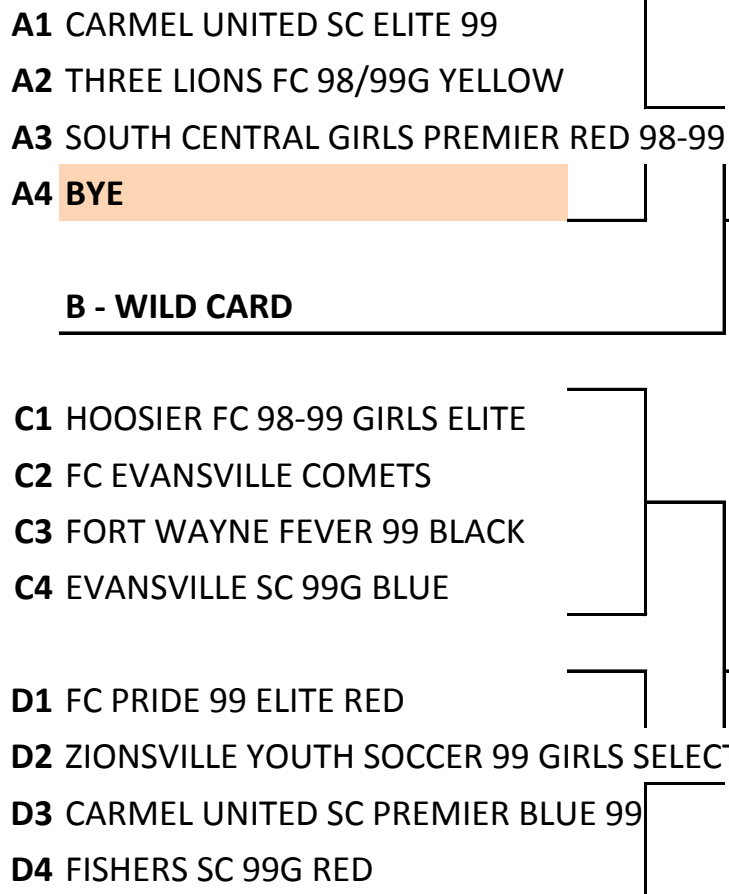

D2 MILLENNIUM VARDAR 94B

D3 INDIANA INVADERS 94 BOYS BLACK

D4 SPORTING INDIANA FC 94 BOYS

U18 Boys State

A1 vs A2 at FW

A3 vs A4 at Pike

B1 vs B4 at Jr Irish

B2 vs B3 at Columbus

S U13 Girls

S U13 Girls

S U13 Girls

S U13 Girls

S U13 Girls

S U13 Girls

S U13 Girls

S U13 Girls

S U13 Girls

S U13 Girls

S U13 Girls

U13 Girls

Brackets with a BYE will not play a self schedule game.

C1 vs C3 at Hoosier FC

C2 vs C4 at FC Evansville

D1 vs D3 at FC Pride