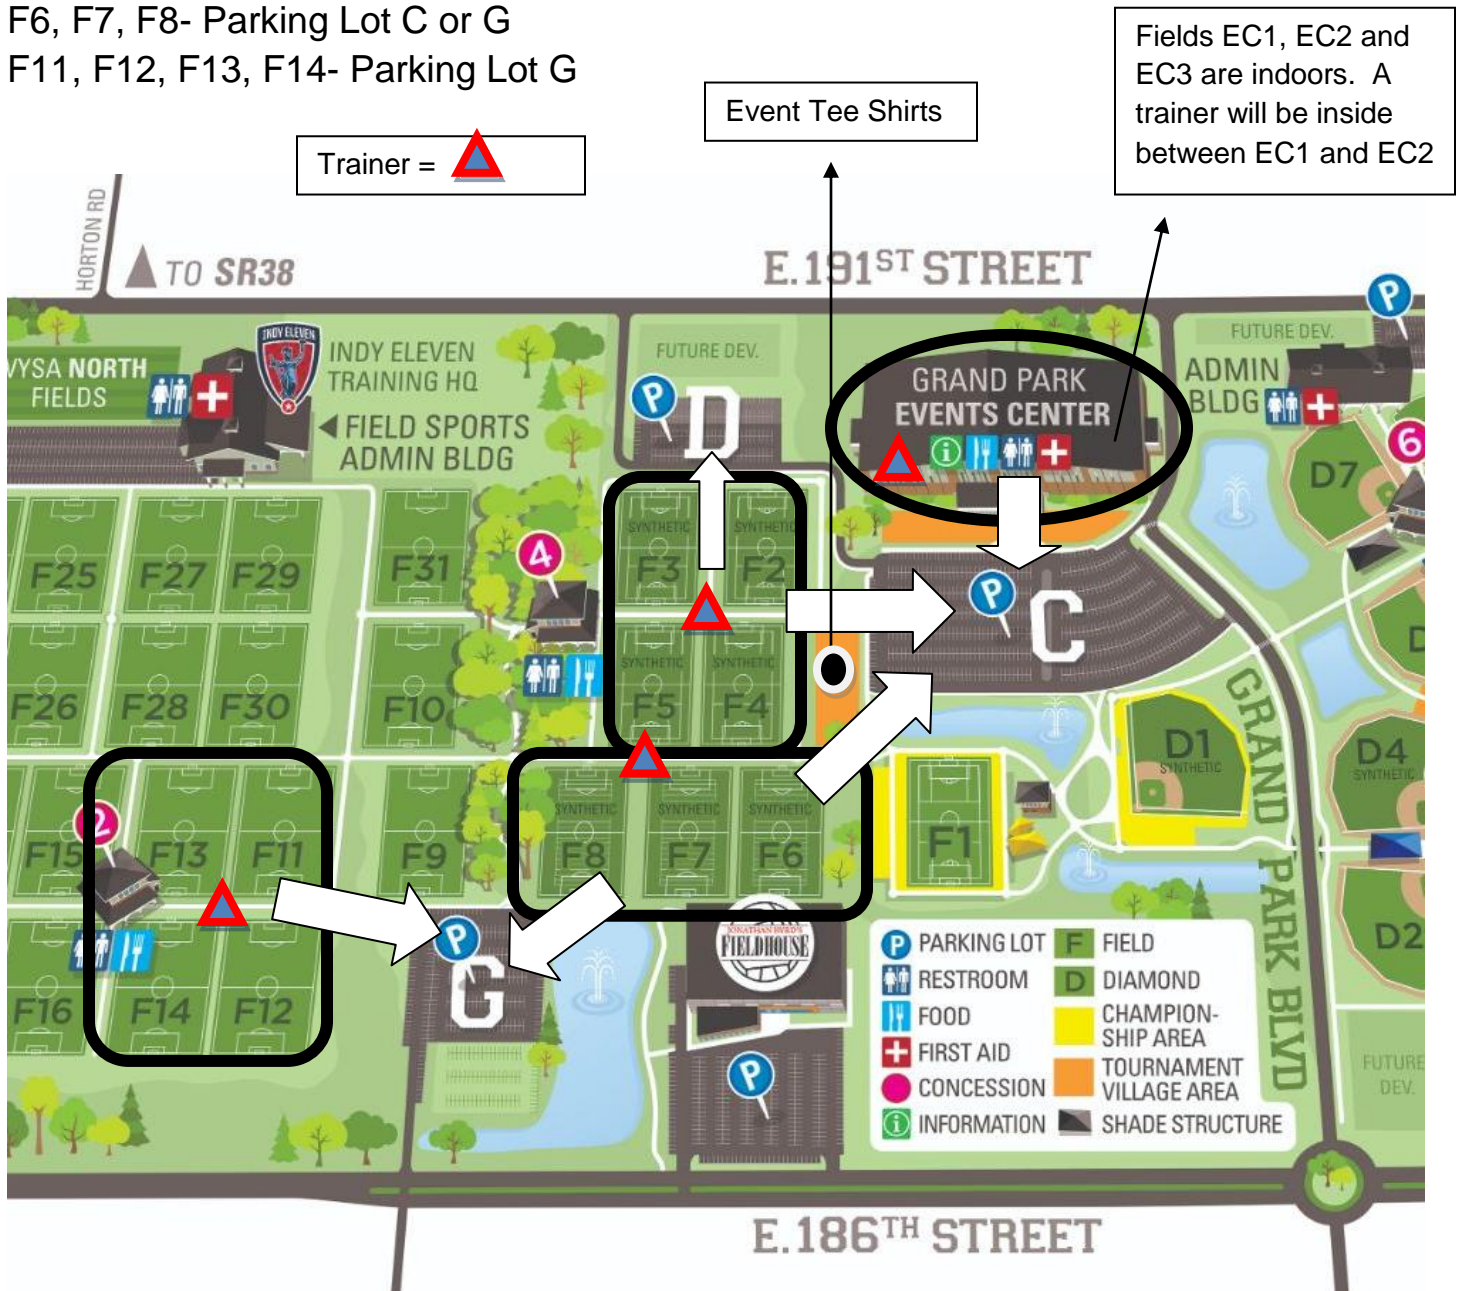

Indiana Hosted SubRegional Field Map and Parking Lots

During the event June 18-20 Grand Park will be very busy. There are games on all of the baseball diamonds and softball diamonds which are located to the east. In addition there is an Indianapolis Colts event and other soccer and lacrosse matches. With all that being said we are asking that if you play on a certain field that you do park in the coordinating lot.

- EC1, EC2, EC3- Parking Lot C
- F2, F3, F4, F5- Parking Lot C or D
- F6, F7, F8- Parking Lot C or G
- F11, F12, F13, F14- Parking Lot G

Fields EC1, EC2 and EC3 are indoors. A trainer will be inside between EC1 and EC2

Event Tee Shirts

Trainer =